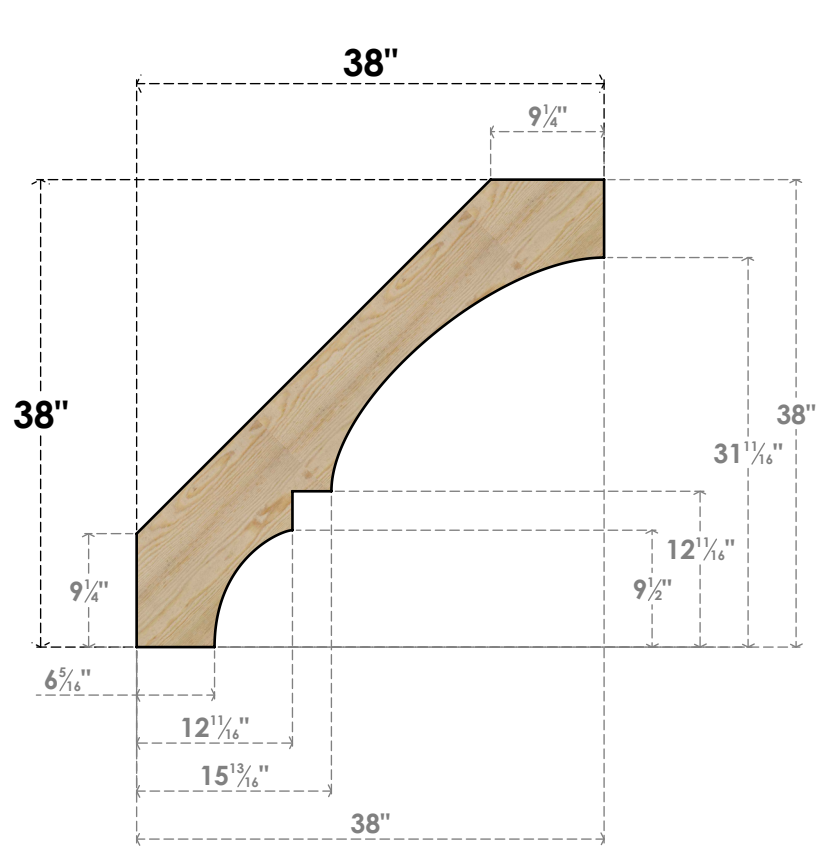

BRC06X38X38BOA00RDF

6"W X 38"D X 38"H BALBOA ROUGH SAWN BRACE, DOUGLAS FIR

SIDE

FRONT

EKENA MILLWORK
 2300 WEST MAIN ST.
 CLARKSVILLE, TX 75426
 TOLL FREE: 866-607-0453
 WWW.EKENAMILLWORK.COM

NOTES

1. INSTALLATION TO BE COMPLETED IN ACCORDANCE WITH MANUFACTURER'S SPECIFICATIONS.
2. DRAWING MAY NOT BE TO SCALE
3. THIS DRAWING IS INTENDED FOR DESIGN AND PLANNING PURPOSES ONLY.
4. ALL INFORMATION CONTAINED HEREIN WAS CURRENT AT THE TIME OF DEVELOPMENT BUT MUST BE REVIEWED AND APPROVED BY THE PRODUCT MANUFACTURER TO BE CONSIDERED ACCURATE.
5. PRODUCTS ARE NOT KILN DRIED. THIS ITEM IS UNIQUE AND WILL CONTAIN THE NATURAL VARIATIONS THAT THE WOOD SPECIES OFFERS. THIS MAY RESULT IN VARIATIONS UP TO 1/4"