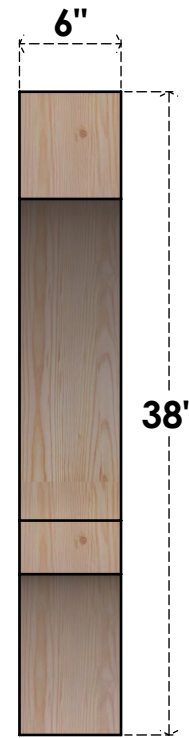

BRC06X38X38BOA00RDF

6"W X 38"D X 38"H BALBOA ROUGH SAWN BRACE, DOUGLAS FIR

SIDE

FRONT

EKENA MILLWORK
 2300 WEST MAIN ST.
 CLARKSVILLE, TX 75426
 TOLL FREE: 866-607-0453
 WWW.EKENAMILLWORK.COM

NOTES

1. INSTALLATION TO BE COMPLETED IN ACCORDANCE WITH MANUFACTURER'S SPECIFICATIONS.
2. DRAWING MAY NOT BE TO SCALE
3. THIS DRAWING IS INTENDED FOR DESIGN AND PLANNING PURPOSES ONLY.
4. ALL INFORMATION CONTAINED HEREIN WAS CURRENT AT THE TIME OF DEVELOPMENT BUT MUST BE REVIEWED AND APPROVED BY THE PRODUCT MANUFACTURER TO BE CONSIDERED ACCURATE.
5. PRODUCTS ARE NOT KILN DRIED. THIS ITEM IS UNIQUE AND WILL CONTAIN THE NATURAL VARIATIONS THAT THE WOOD SPECIES OFFERS. THIS MAY RESULT IN VARIATIONS UP TO 1/4"